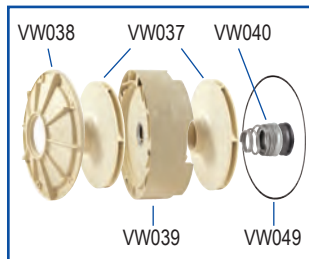

110 ltr/min
Single Phase

110 ltr/min
3 Phase

110 ltr/min
Brass Impellor
Single Phase

140 ltr/min
Single Phase

140 ltr/min
3 Phase

6 Stage
170 ltr/min
Single Phase

9 Stage
170 ltr/min
3 Phase

10 Stage
170 ltr/min
3 Phase