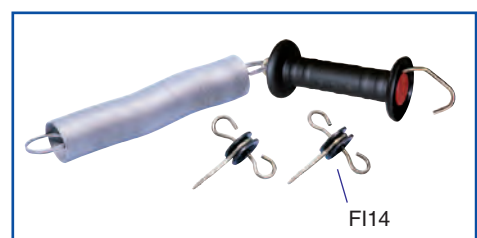

ELECTRIC FENCING

TARACARRY

PIGTAIL POST

TARABUNGY GATE SET

FI13

FI14

INSULATORS

BRAID

TAPE

ROPE

WIRE