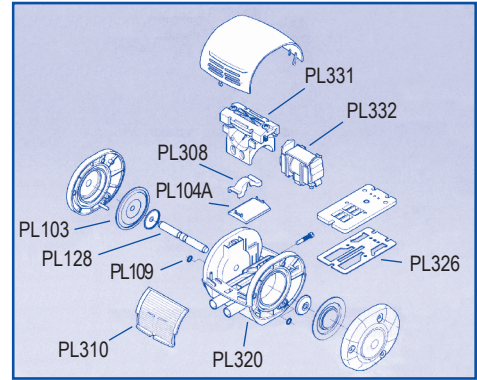

InterPuls® L02 VACUUM PULSATOR

InterPuls® LL90 VACUUM PULSATOR

InterPuls® LL80 VACUUM PULSATOR

InterPuls® PULSATOR ADAPTORS

VACUUM PULSATOR