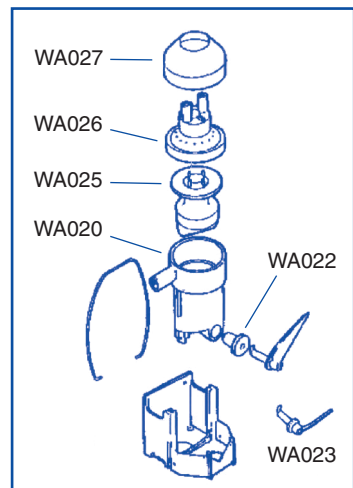

WAIKATO TYPE

WA012

YY046

WA013

TCR INITIATOR

Part No.	Description	Size / Suitable For
STRANGKO ELECTRONIC PULSATOR SERVICE PARTS		
VA005A	Strangko Pulsator Coil Blue (15-02-61)	24V
VA007A	Strangko Heavy Duty Control Valve Coil Black ACR (15-02-24BC)	24V
VA005B	Strangko Pulsator Coil Rubber Piston Kit (2xVA005C + 2xVA005D)	
VA005C	Strangko Pulsator Coil Rubber Piston Top (15-02-69)	
VA005D	Strangko Pulsator Coil Rubber Piston Bottom (15-02-68)	
ELECTRONIC PULSATOR SERVICE KITS		
70493	Service Kit for Boumatic Original Pulsator	
93072	Service Kit for PulsoChecker and SCR Pulsators	
70492	Service Kit for Surge Electronic Alternate Pulsator	
STRANGKO MILK FLOW SENSOR		
5045	Strangko Milk Flow Sensor c/w 3m Cable (14-03-60)	
8113	Strangko Milk Flow Sensor Top (14-03-63)	
VA004A	Diaphragm for Strangko Milk Flow Sensor Genuine (10-04-20S)	
5064	Diaphragm for Strangko Milk Flow Sensor Type (10-04-20S)	
FULLWOOD SERVO LIQUID TRANSFER		
LT10	Fullwood In Line Diaphragm Valve (032350)	16mm($\frac{5}{8}$ "
LT12	Fullwood In Line Diaphragm Valve (032351)	22mm($\frac{7}{8}$ "
LT11	Fullwood In Line Diaphragm Valve with Vent (032335)	16mm($\frac{5}{8}$ "
LT31	Fullwood Service Kit for LT11 (032457)	
DA10	Fullwood Diaphragm w/o Hole (032352)	
DA11	Fullwood Diaphragm c/w Hole (032337)	
LT20	Fullwood In Line Diaphragm Valve Cap (032353)	
LT28	Fullwood In Line Diaphragm 'O' Ring (007628)	
LT30	Fullwood In Line Diaphragm Large Screw M3 (000582)	45mm
8564	Fullwood In Line Diaphragm Body Only (Single)	
DAIRY SPARES ACR CORD		
AC03	ACR Cord Marlow® Delaval Type	3mmx100m
AC04W	ACR Cord Marlow® Westfalia Type	4mmx100m
AC05F	ACR Cord Marlow® Fullwood Type	5mmx100m
AC06	ACR Cord Marlow® Fullwood Type	6mmx100m
AC08	ACR Cord Marlow®	8mmx100m
GREENOAK ACR CORD		
5021	Greenoak ACR Cord	4mmx100m
5022	Greenoak ACR Cord	5mmx100m
5023	Greenoak ACR Cord	6mmx100m
VACUUM OPERATED CLAMP VALVE		
PC08	Stainless Steel Vacuum Operated Clamp Valve (035575)	Fullwood
PC08A	Diaphragm for PC08 (035524)	130mm dia
SNAPHOOKS		
SN51S	Stainless Steel Snap Hook with Eye	5mmx50mm
SN61S	Stainless Steel Snap Hook with Eye	6mmx60mm
SN81S	Stainless Steel Snap Hook with Eye	8mmx80mm
SN50S	Stainless Steel Snap Hook w/o Eye	5mmx50mm
5024	Greenoak Stainless Steel Snaphook w/o Eye	50mm
SN60S	Stainless Steel Snap Hook w/o Eye	6mmx60mm
SN70S	Stainless Steel Snap Hook w/o Eye	7mmx70mm
SN100	Stainless Steel Snap Hook w/o Eye	10mmx100mm
SN45	Feel Safe Snap Hook Plastic	45mm
SN46	ACR Ram Cord Clip Plastic	55mm
FULLWOOD TYPE ACR CYLINDER		
5016	Service Kit for Fullwood ACR Cylinder	
5016D	Rubber Seal for Fullwood ACR Cylinder	75mm dia