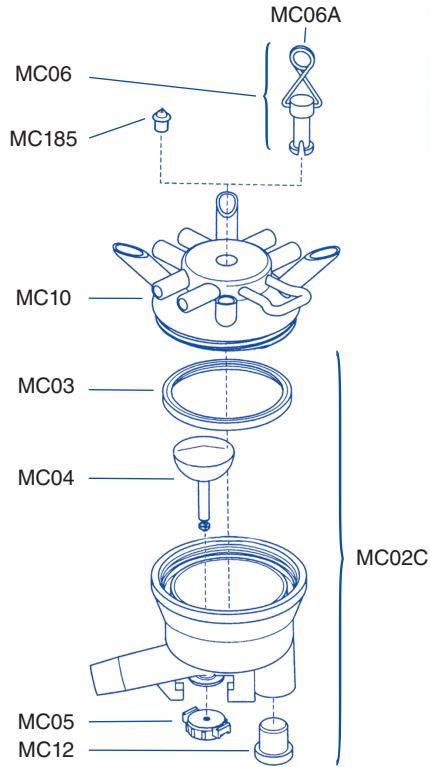

Dairy Spares

DELAVAL TYPE CLAW BOWLS

MC02C

MC25C

CV01

CV02

MC17

DA15