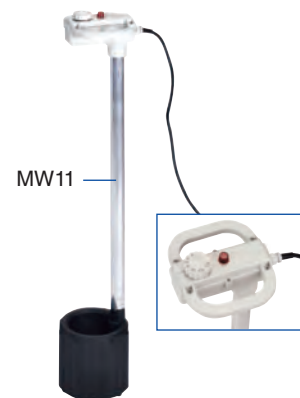

MW11

MW12

CALF REARING

Part No.	Description	Size / Suitable For
VOLAC / HIKO® CALF FEEDING EQUIPMENT		
MB07	Hiko® Single Calf Bucket c/w 1 Teat	2gal
MS06	Hiko® Calf Individual Supersuckler	
MS11	Hiko® Calf Bayonet Supersuckler	
MS12	Hiko® Calf Group Supersuckler	
MS08	Volac Tubing	5mmx8mmx30m
MS08M	Volac Tubing	6mmx9mmx30m
MS27	Hiko® Grey Plastic Nut Only (10Pk)	
MS07A	Hiko® Washer Blue (20Pk)	
MS22	Hiko® Valve Only for Individual Supersuckler	
MS09	Hiko® Non Return Valve Thin/Thin	
MS10	Hiko® Non Return Valve Thick/Thin	
MS05	Hiko® Calf Teat White	100mm
MS05L	Hiko® Calf Teat Natural	100mm
MS05M	Hiko® Calf Teat White c/w Hole	100mm
MS05R	Hiko® Calf Teat Red	100mm
MS05X	Hiko® Calf Teat Red Xtra Long	120mm
GW62	Hiko® Calf Feeding Dummy c/w Teat	
GW62T	Hiko® Calf Teat for GW62	
MS28	Volac 'Y' Connector Small (10Pk)	3mmIDx5mmOD Equal
MS29	Volac 'Y' Connector Large (10Pk)	5mmIDx7mmOD Equal
MW03	Volac Milk Whisk Extra Heavy Duty	40cm
PT05	Plastic Tubing for Peach Teats	6mmx10mmx50m