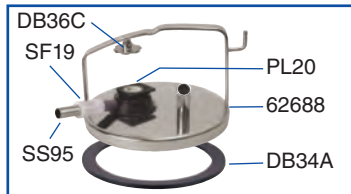

MILK AND DUMP BUCKETS

30ltr

62689

9152

30ltr

Sheep or Goat

Dairy Spares

BRACKETS for ROTARY PARLOUR