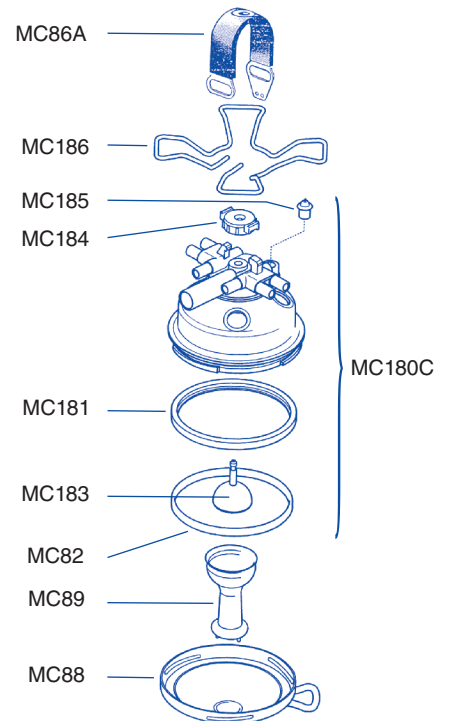

Dairy Spares