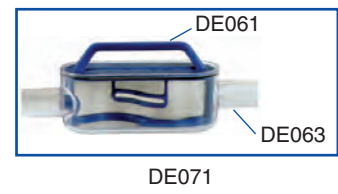

Deosan MASTITIS DETECTOR