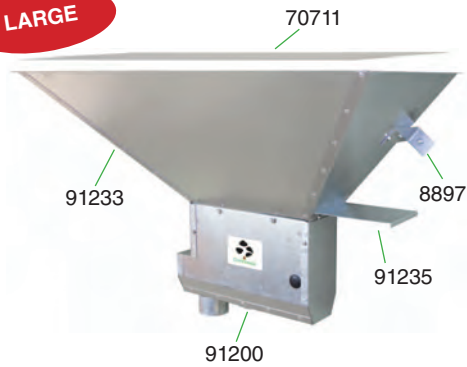

91233

FLANGE