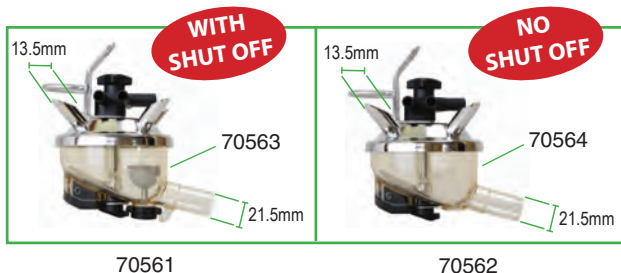

MILKING CLAWS AND CLUSTERS

Lightweight Shells

Heavy Shells

BARREL CLUSTER

DELAVAL TYPE CLAW