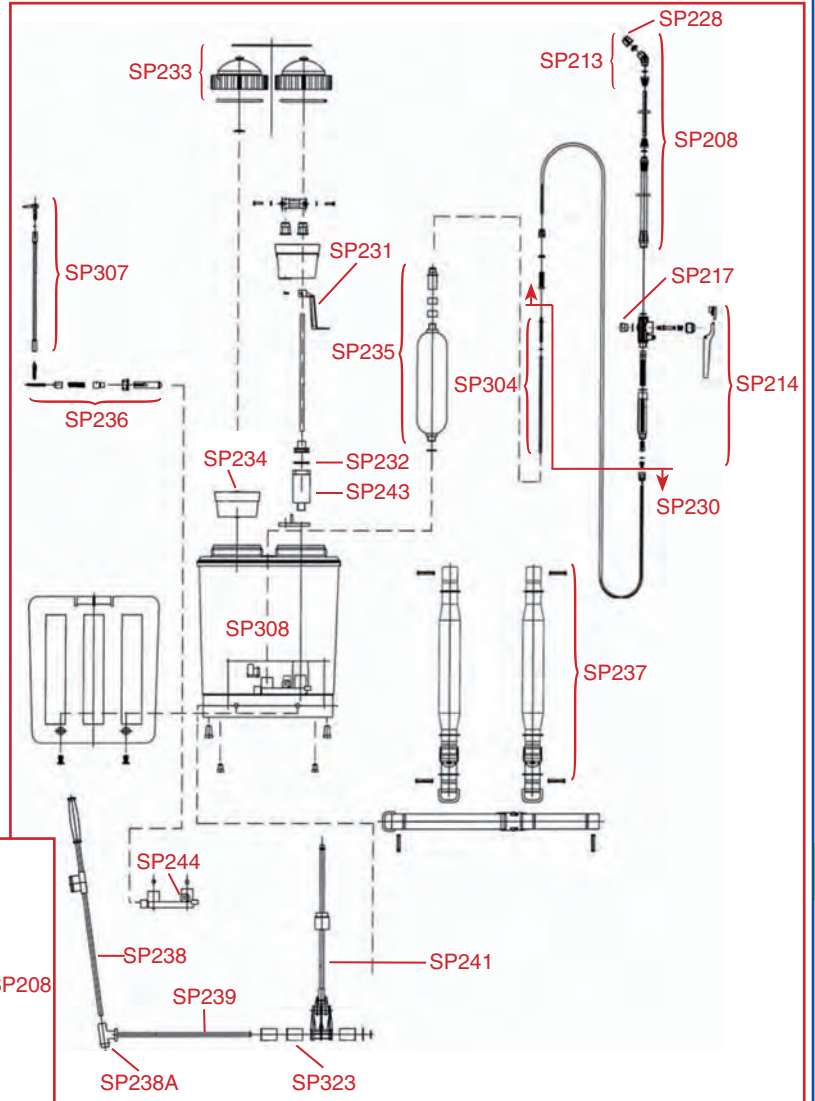

[Back to contents](#)

[Back to index](#)