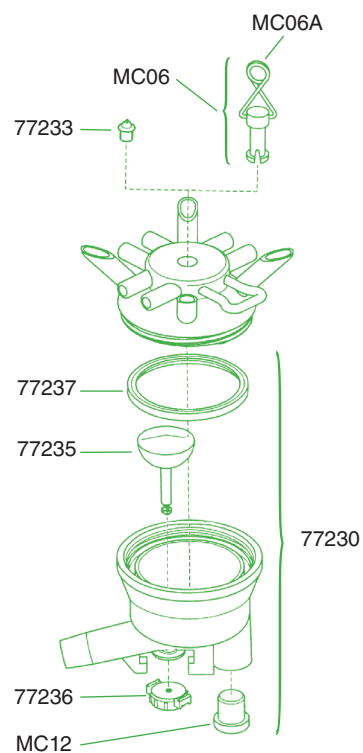

4257

3331

3336

3341

DELAVAL TYPE CLAW

77228 150CC

77230

Part No.	Description	Size / Suitable For
DAIRY SPARES MILKING CLUSTER		
MC357B	Dairy Spares Milking Cluster Complete	Delaval Type Shells, 1760g
MC357	Dairy Spares Milk Claw Complete	350ml, 420g
MC350C	Dairy Spares Milk Claw Bowl c/w Fittings	350ml
MC356	Retaining Nut and Bolt for Dairy Spares Claw	
MC355	Pulsator Block for Dairy Spares Claw	2x2
MC358	Stainless Steel Milk Claw Manifold Only for Dairy Spares Claw	
MC352	Inner Plug for Dairy Spares Claw	
MC351	Rubber Gasket for Dairy Spares Claw	
MC05	Rubber Lock Washer	
MC354	Anti-Scuff Button for Dairy Spares Claw	
MC310	Cluster Parking Bracket for Dairy Spares Cluster	
MC06A	ACR Ring Only	
DELAVAL HARMONY TYPE MILKING CLUSTER MKII		
MC87A	Milking Cluster c/w Harmony Type Claw (No Top Clamp)	Harmony Type Shells, 2kg
MC187	Stainless Steel Milk Claw c/w Harmony Bowl MkII	350ml, 434g
MC180C	Milk Claw Bowl Complete Harmony Type MkII c/w Shut Off (905609-82)	350ml
MC188C	Milk Claw Bowl Complete Harmony MkII No Shut Off for Cluster Flush Systems	350ml
MC86A	Top Clamp for Harmony Type Claw (Special Order)	
MC186	Hook with Wings for Harmony Type Claw	
MC185	Air Bleed for MC180C	
MC184	Rubber Lock Washer for MC180C	
MC181	Rubber Gasket for MC180C	
MC183	Inner Plug for MC180C	
MC82	Rubber Gasket for Harmony Type Manifold	
MC89	Connector for Harmony Type Claw	
MC88	Stainless Steel Milk Claw Manifold Harmony Type	
ORBITER MILKING CLAW		
MC100	Orbiter Claw, Stainless Steel Manifold c/w Angled Nipples and Shut Off	350ml, 525g
92392	Orbiter Claw, Stainless Steel Manifold c/w Angled Nipples and No Shut Off	350ml, 525g
MC100B	Orbiter Milk Claw Bowl Only Bare for MC100 c/w Shut Off	350ml
MC100C	Orbiter Milk Claw Bowl c/w Fittings for MC100	350ml
92394	Orbiter Milk Claw Bowl Only Bare for 92392 No Shut Off	350ml
92228	Orbiter Milk Claw Bowl Only Bare c/w Shut Off	240ml
MC126A	Pulsation Block Side/Side for Orbiter Claw	2x2
MC126	Pulsation Block Front/Rear for Orbiter Claw	2x2
MC127A	Pulling Stem c/w Hanger for ACR for Orbiter Claw	
MC127	Pulling Stem w/o Hole for ACR for Orbiter Claw	
MC121	Rubber Gasket and 'O' Ring for Orbiter Claw	
MC122	Shut Off Plug for Orbiter Claw	
MC123	Rubber Lock Washer for Orbiter Claw	
MC125A	Lock Nut for Orbiter Claw	
92229	Orbiter 240 Claw Plastic Manifold (Single)	
92244/40	Orbiter Claw Parking Bracket Tube Mount	40mm
MC103	Orbiter Claw Parking Bracket Wall Mount (Special Order)	