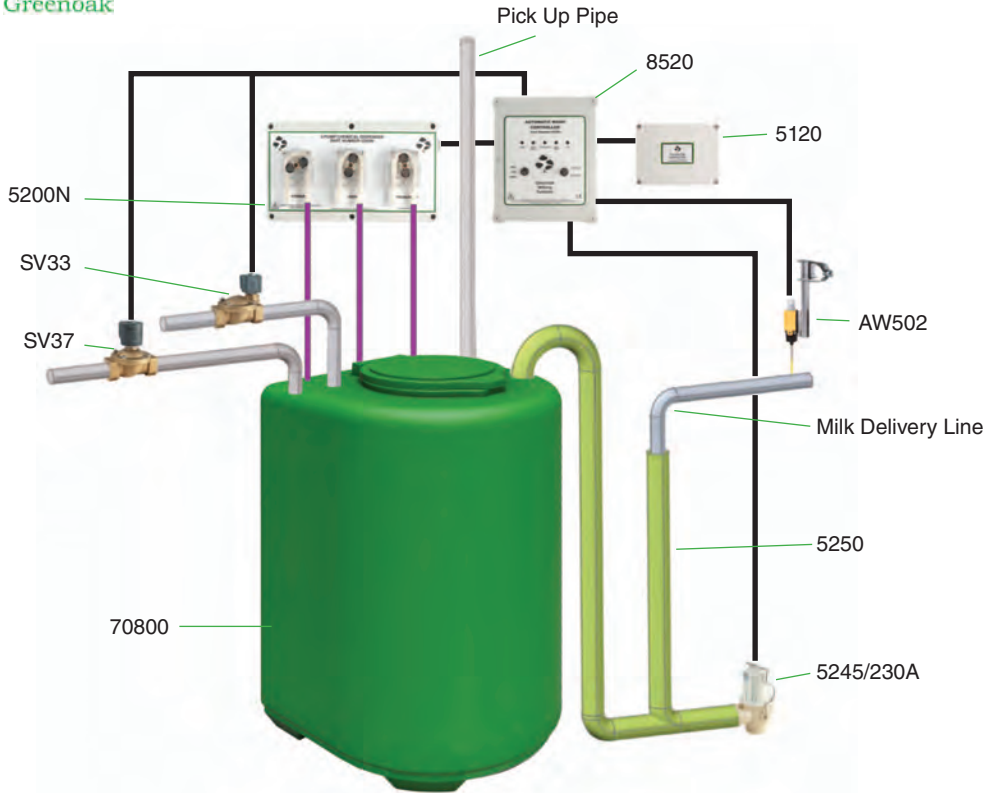

AUTOMATIC PLANT WASHER