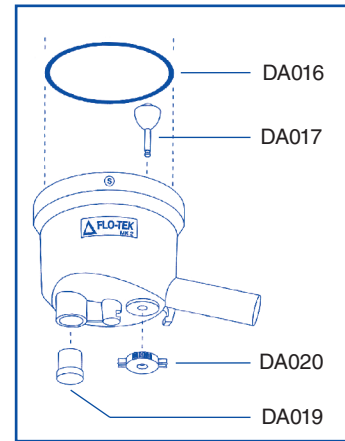

Dairy Spares

DELAVAL TYPE CLAW BOWLS

MC02C

MC25C

CV01

CV02

MC17

DA15