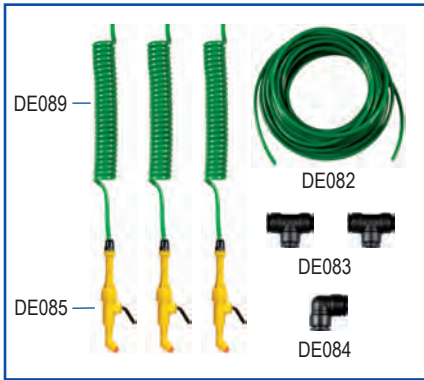

Deosan TEAT SPRAY

DE080