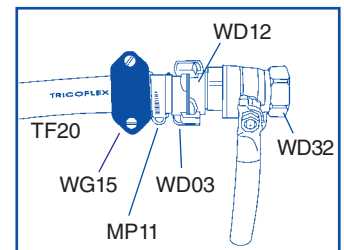

Dairy Spares

GEKA FITTINGS