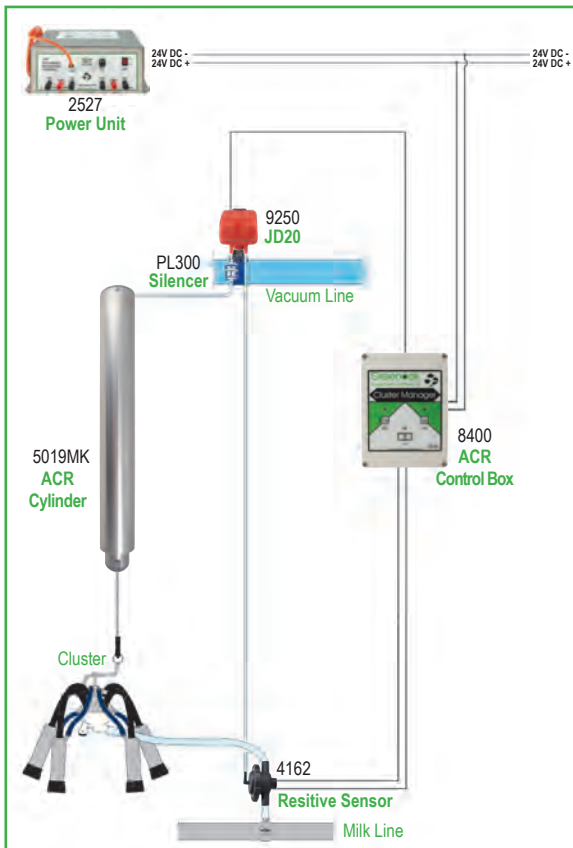

CLUSTER MANAGER ACR