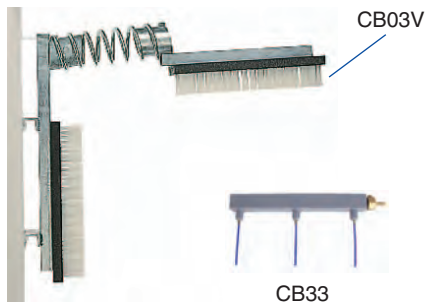

Vink

Dairy Spares

ROTATING BRUSH

CB01V

CB33