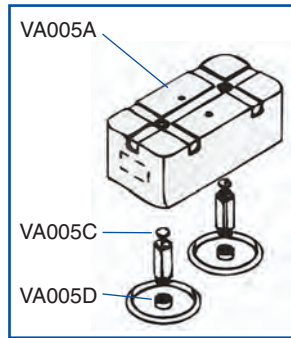

STRANGKO SOLENOID COILS

BOUMATIC TYPE

SCR TYPE

STRANGKO MILK FLOW SENSOR

SURGE TYPE

FULLWOOD SERVO LIQUID TRANSFER

Marlow