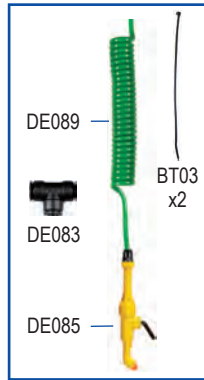

Deosan TEAT SPRAY

DE090

Deosan DISPENSING PUMPS

Ezi-action®

from

Safety straps available in different colours