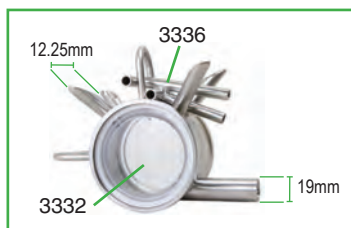

MILKING CLAWS AND CLUSTERS

Lightweight Shells

Heavy Shells

BARREL CLUSTER

3331

DELAVAL TYPE CLAW