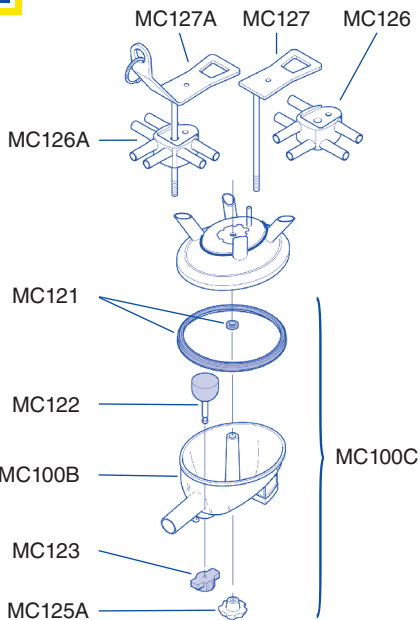

ORBITOR CLAW

MC100