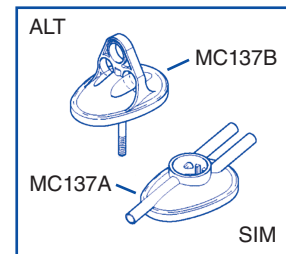

InterPuls® SHEEP AND GOAT MILKING

MC141