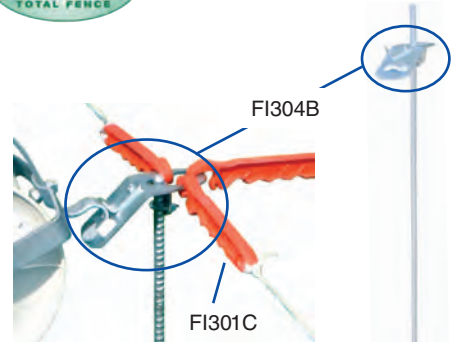

SOLAR FENCER

GEARED REEL 3:1

REEL POST

FI304A

SOLAR FENCING SYSTEM