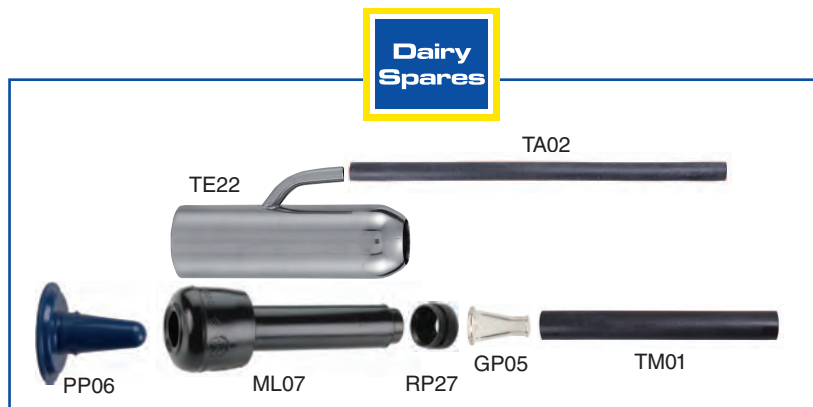

[Back to contents](#)

[Back to index](#)

Part No.	Description	Size / Suitable For
DAIRY SPARES TEAT CUP SHELLS		
TE21	Stainless Steel Teat Cup Shell Delaval Type	44.5mmx155mmx17mm, 420g
TE24	Stainless Steel Teat Cup Shell Delaval Type	44.5mmx155mmx17mm, 250g
TE25	Stainless Steel Teat Cup Shell Manus Type	44.5mmx155mmx20mm, 260g
TE26	Stainless Steel Teat Cup Shell Delaval Harmony Type	42.5mmx148mmx22.5mm, 200g
TE22	Stainless Steel Teat Cup Shell Fullwood SL Type	48mmx150mmx29.3mm, 340g
TE23	Stainless Steel Teat Cup Shell Westfalia Type	44.5mmx147mmx27mm, 230g
ML04S	Plastic Teat Cup Shell Silclear	48mmx160mmx21mm, 60g
GREENOAK TEAT CUP SHELLS		
3356	Stainless Steel Teat Cup Shell Surge Type	48.5mmx140mmx21mm, 200g
92262	Stainless Steel Teat Cup Shell Fullwood Type	48.3mmx147mmx29.3mm, 240g
92260	Stainless Steel Teat Cup Shell Fullwood Type	48.3mmx147mmx29.3mm, 320g
STAINLESS STEEL CONNECTION TUBE		
SS98	Stainless Steel Connection Tube	8-10mmx50mm
78912	Stainless Steel Connection Tube	14-16mmx100mm
SS96	Stainless Steel Connection Tube	14-16mmx75mm
SS95	Stainless Steel Connection Tube	16-18mmx75mm
SS97	Stainless Steel Connection Tube	20-22mmx75mm
78921	Stainless Steel Milk Tube Support Nipple	To Fit 16mm Milk Tube
TEAT CUP SIGHT GLASSES		
WM034	Weycroft Macford™ Genuine Sight Glass (34)	
GP04	Sight Glass Fullwood Double Rim Type (No Plug)	
GP05	Sight Glass Fullwood Single Rim Type (Requires Plug)	
GP06	Sight Glass Westfalia Type	
GP08	Sight Glass Manus Type	
GP09	Sight Glass Westfalia Type	
GP10	Sight Glass Westfalia Type	
GP11	Sight Glass Delaval Type	
GP13	Shell End fits Fullwood SL Liners No 'O' Ring (020158)	
GP14	Shell End fits Fullwood FL Liners No 'O' Ring (020161)	
GP15	'O' Ring Only for Fullwood Sight Glasses, GP13/14 (Single)	
AS31	Liner Assembly Tool	
RP27	Rubber Adaptor Plug Fullwood Type	
INFLATION PLUGS		
PP05	Pixie Hat Inflation Plug Black	
PP06	Inflation Plug Blue ISO Approved	22-24mm
77018	Teat Cup Plug	
ASSEMBLY RINGS		
MC145	Cluster Positioner	
RP06	Thermoplastic Assembly Ring Triangular Blue	ID 32mm(1¼")
RP14A	Thermoplastic Assembly Ring Triangular Blue	ID 35mm (1½")
RP11	Rubber Cord Ring	ID 32mm(1¼")
SC10	Silicone Cord Ring	ID 32mm(1¼")
RP12A	Tagged Assembly Ring	ID 32mm(1¼")
RP12B	Tagged Assembly Ring	ID 35mm(1½")
RP13A	Milk Tube Assembly Strap, Velcro	One Size
DA23	Tube Holder	One Size