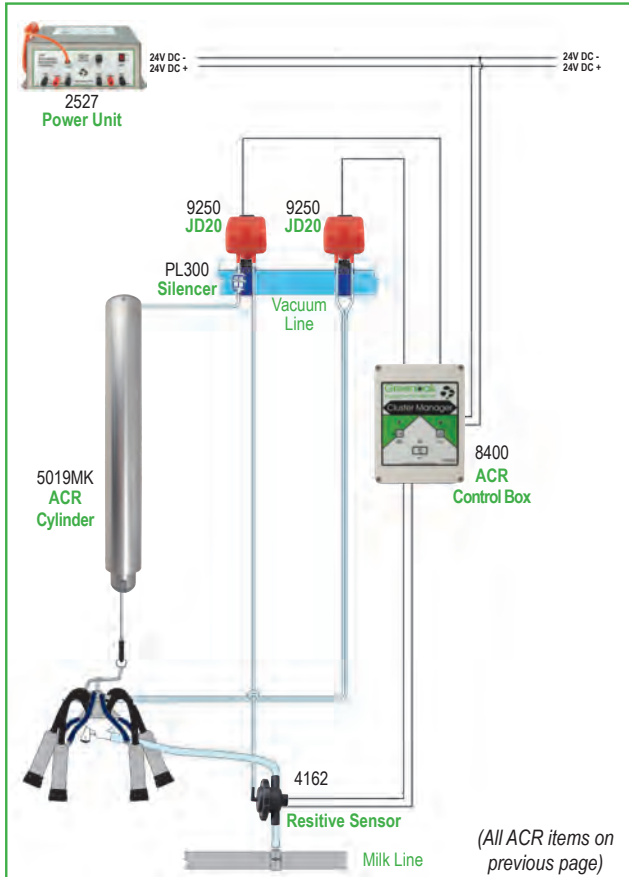

CLUSTER MANAGER ACR + PULSATION