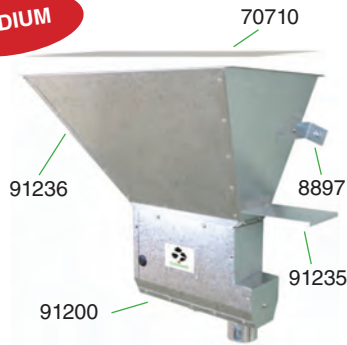

IN PARLOUR FEEDING

PARABONE

91232

SMALL

91231

MEDIUM

91236

91200