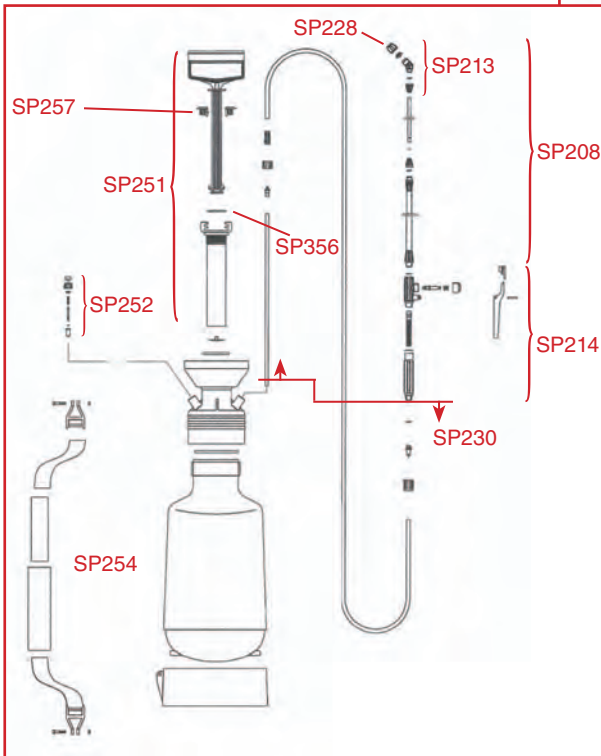

[Back to contents](#)

[Back to index](#)