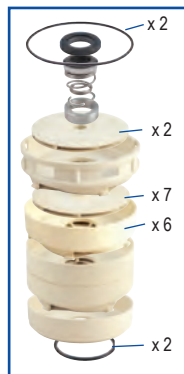

110 ltr/min
Single Phase

110 ltr/min
3 Phase

110 ltr/min
Brass Impellor
Single Phase

140 ltr/min
Single Phase

140 ltr/min
3 Phase

6 Stage
170 ltr/min
Single Phase

VW123

9 Stage
170 ltr/min
3 Phase

10 Stage
170 ltr/min
3 Phase