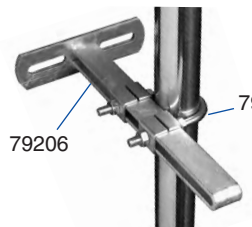

Length of SS01

79235

79206

79215

[Back to contents](#)

[Back to index](#)

MILK FILTERS

Part No.	Description	Size / Suitable For
ULTRA-FLOW MILK FILTER SOCKS		
FS03	Blueline Cotton Sock (100Pk)	210mmx60mm(8¼"x2¼")
FS10	Ultra-Flow Tetra Sock (100Pk)	310mmx58mm(12"x2¼")
FS08	Ultra-Flow WP Sock (100Pk)	455mmx58mm(18"x2¼")
FS08X	Ultra-Flow WP Sock (370Pk)	455mmx58mm(18"x2¼")
FS33	Ultra-Flow Lambert Sock (100Pk)	560mmx58mm(22"x2¼")
FS29S	Ultra-Flow Duke Sock (100Pk)	610mmx58mm(24"x2¼")
FS51	Ultra Flow Marquis Sock (250Pk)	620mmx58mm(24½"x2¼")
FS43	Ultra-Flow Benson Sock (100Pk)	457mmx63mm(18"x2½")
FS04	Ultra-Flow Standard Sock (100Pk)	530mmx63mm(21"x2½")
FS32	Ultra-Flow Butler Sock (100Pk)	610mmx63mm(24"x2½")
FS06	Ultra-Flow Max Sock (100Pk)	250mmx70mm(9¾"x2¾")
FS01	Ultra-Flow Minor Cotton Sock (100Pk)	270mmx70mm(10½"x2¾")
FS02	Ultra-Flow Minor Sock (100Pk)	270mmx70mm(10½"x2¾")
FS14	Redline Cotton Sock (100Pk)	255mmx70mm(10"x2¾")
FS41	Ultra-Flow Filterflo Sock (100Pk)	255mmx75mm(10"x3")
FS50	Ultra-Flow Consort Sock (100Pk)	432mmx76mm(17"x3")
FS09	Ultra-Flow King Sock (100Pk)	455mmx76mm(18"x3")
FS17	Ultra-Flow Xtra Sock (100Pk)	508mmx76mm(20"x3")
FS12	Ultra-Flow Prince Sock (100Pk)	610mmx76mm(24"x3")
FS07	Ultra-Flow Magnum Sock (100Pk)	660mmx76mm(26"x3")
FS42	Ultra-Flow President Sock (100Pk)	620mmx80mm(24½"x3⅓")
FS45	Ultra-Flow Viceroy Sock (100Pk)	815mmx80mm(32"x3¼")
FS05	Ultra-Flow Major Sock (100Pk)	455mmx89mm(18"x3½")
FS05A	Ultra-Flow Major Sock (100Pk)	455mmx95mm(18"x3¾")
FS18	Ultra-Flow Regent Sock (100Pk)	508mmx102mm(20"x4")
FS16	Ultra-Flow Super Sock (100Pk)	610mmx102mm(24"x4")
FS54	Ultra-Flow Comte Sock (100Pk)	635mmx124mm(25"x5")
FS49	Ultra-Flow Ambassador Sock (100Pk)	790mmx150mm(31½"x6")
ULTRA-FLOW MILK FILTER SLEEVES		
FS15	Ultra-Flow Super Sleeve (100Pk)	610mmx102mm(24"x4")
FS47	Ultra-Flow Jumbo Sleeve (50Pk)	910mmx100mm(36"x4")
FS27	Ultra-Flow Royal Sleeve (100Pk)	381mmx114mm(15"x4½")
FS28	Ultra-Flow Earl Sleeve (100Pk)	457mmx114mm(18"x4½")
FS44	Ultra-Flow Marquis Sleeve (50Pk)	914mmx124mm(36"x5")
FS34	Ultra-Flow Micro Sleeve (100Pk)	310mmx140mm(12"x5½")
FS19	Ultra-Flow Regal Sleeve (100Pk)	580mmx150mm(23"x6")
FS13	Ultra-Flow Master Sleeve (100Pk)	660mmx152mm(26"x6")
FS26	Ultra-Flow Windsor Sleeve (100Pk)	760mmx150mm(30"x6")
FS39	Ultra-Flow Count Sleeve (100Pk)	880mmx150mm(35"x6")
FS46	Ultra-Flow Emperor Sleeve (100Pk)	965mmx150mm(38"x6")
FS29	Ultra-Flow Baron Sleeve (50Pk)	850mmx230mm(33½"x9")
FS22	Ultra-Flow Tudor Filter Sleeve (50Pk)	1145mmx225mm(45"x9")
ULTRA-FLOW EXTRA STRENGTH MILK FILTER SOCKS / SLEEVES		
FS12X	Ultra-Flow Prince Extra Strength Sock (100Pk)	610mmx78mm(24"x3")
FS07X	Ultra-Flow Magnum Extra Strength Sock (100Pk)	660mmx76mm (26"x3")
FS55X	Ultra-Flow Viscount Extra Strength Sock (100Pk)	920mmx90mm(36¼"x3½")
FS05X	Ultra-Flow Major Extra Strength Sock (100Pk)	455mmx95mm(18"x3¾")
FS16X	Ultra-Flow Super Extra Strength Sock (100Pk)	610mmx105mm(24"x4¼")
FS26X	Ultra-Flow Windsor Extra Strength Sleeve (100Pk)	760mmx150mm(30"x6")
FS49X	Ultra-Flow Ambassador Extra Strength Sock (100Pk)	790mmx150mm(31½"x6")
FS46X	Ultra-Flow Emperor Extra Strength Sleeve (100Pk)	965mmx150mm(38"x6")
FS11X	Ultra-Flow Tsar Extra Strength Sock (50Pk)	820mmx230mm(33"x9¼")
ULTRA-FLOW FILTER DISCS		
FD06	Ultra-Flow Filter Disc (100Pk)	165mm(6½")
FD07B	Ultra-Flow Filter Disc (100Pk)	190mm(7½")
FD08	Ultra-Flow Filter Disc (100Pk)	203mm(8")
FD13	Ultra-Flow Filter Disc (100Pk)	330mm(13½")
GREENOAK MILK FILTER SOCKS / SLEEVES		
77758/250	Greenoak Filter Sock (250Pk)	(455mmx57mm)(18"x2¼")
77759	Greenoak Filter Sock (100Pk)	(460mmx63mm)(18"x2½")
77747	Greenoak Filter Sock (100Pk)	(530mmx57mm)(21"x2¼")
77744	Greenoak Filter Sock (100Pk)	(620mmx62mm)(24"x2½")
77746	Greenoak Filter Sock (100Pk)	(270mmx70mm)(10½"x2¾")
77750	Greenoak Filter Sock (100Pk)	(620mmx76mm)(24½"x3")
77751	Greenoak Filter Sock (100Pk)	(660mmx76mm)(26"x3")
77748	Greenoak Filter Sock (100Pk)	(455mmx95mm)(18"x3¾")
77749	Greenoak Filter Sock (100Pk)	(480mmx100mm)(19"x4")
77753	Greenoak Filter Sock (100Pk)	(610mmx95mm)(24"x3¾")
77756	Greenoak Filter Sock (100Pk)	(610mmx150mm)(24"x6")
77760	Greenoak Filter Sleeve (100Pk)	(610mmx154mm)(24"x6")
77757	Greenoak Filter Sleeve (100Pk)	(660mmx150mm)(26"x6")
8595	Greenoak Filter Sleeve (100Pk)	(760mmx150mm)(30"x6")