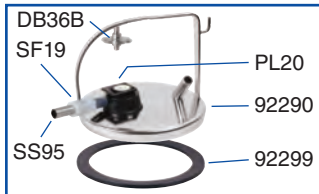

MILK AND DUMP BUCKETS

92348