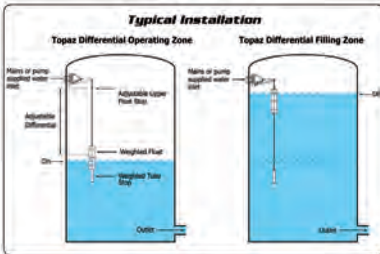

Differential

FOR BORE HOLE PUMPS