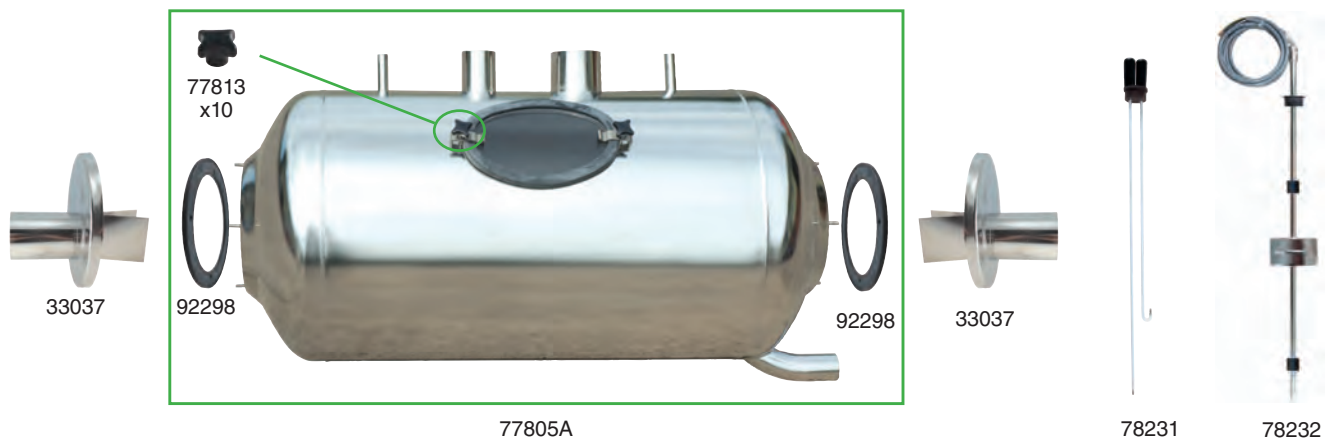

MILK RECEIVER VESSEL VERTICAL

SANITARY TRAP

ST11

ST11

MILK RECEIVER VESSEL HORIZONTAL

JAR LIDS

Part No.	Description	Size / Suitable For
STAINLESS STEEL TUBE		
SS01	Stainless Steel Tube Polished Dairy Grade	32mm x 3.05m
SS01L	Stainless Steel Tube Polished Dairy Grade (Special Order)	32mm x 6.1m
SS03	Stainless Steel Tube Polished Dairy Grade	40mm x 3.05m
SS03L	Stainless Steel Tube Polished Dairy Grade (Special Order)	40mm x 6.1m
SS04	Stainless Steel Tube Polished Dairy Grade	50mm x 3.05m
SS04L	Stainless Steel Tube Polished Dairy Grade (Special Order)	50mm x 6.1m
SS11	Stainless Steel Tube Polished Dairy Grade	76mm x 3.05m
SS11L	Stainless Steel Tube Polished Dairy Grade (Special Order)	76mm x 6.1m
STAINLESS STEEL PIPE CONNECTORS		
93050	Stainless Steel Coupling Silicone Lined 2 Bolt	32mm
SS06	Stainless Steel Coupling Silicone Lined 2 Bolt	40mm
SS07	Stainless Steel Coupling Silicone Lined 2 Bolt	50mm
SS08	Stainless Steel Coupling Silicone Lined 2 Bolt	76mm
92046	Stainless Steel Coupling Silicone Lined 3 Bolt Extra Long	76mmx80mm Long
SS90	Silicone Lining for Stainless Steel Coupling SS06	40mm
SS91	Silicone Lining for Stainless Steel Coupling SS07	50mm
SS92	Silicone Lining for Stainless Steel Coupling SS08	76mm
77392	Plastic Compression Connector	32mm
PF120A	Plastic Compression Connector	40mm
77394	Plastic Compression Connector	50mm
STAINLESS STEEL FITTINGS		
77380	Stainless Steel Bend Plain Weld	32mm
77381	Stainless Steel Bend Plain Weld	40mm
77382	Stainless Steel Bend Plain Weld	50mm
77383	Stainless Steel Bend Plain Weld	76mm
8248	Stainless Steel 90° Elbow	76mm
77809	Stainless Steel Butterfly Valve	50mm
77808	Stainless Steel Butterfly Valve	76mm
65027	Stainless Steel 45° Bend	76mm
8577	Stainless Steel Equal Tee	50mm
STAINLESS STEEL BANDED FERRULE CLAMPS		
65059R	Stainless Steel Roll On Ferrule for Use With 65043	76mm
65057	Stainless Steel Short Weld Ferrule for Use With 65041	50mm
65059	Stainless Steel Short Weld Ferrule for Use With 65043	76mm
65060	Stainless Steel Short Weld Ferrule for Use With 65044	101mm
65064	Rubber Gasket for Stainless Steel Banded Ferrule Clamp 65041	50mm
65066	Rubber Gasket for Stainless Steel Banded Ferrule Clamp 65043	76mm
65067	Rubber Gasket for Stainless Steel Banded Ferrule Clamp 65044	101mm
65041	Stainless Steel Banded Ferrule Clamp Bare	50mm
65043	Stainless Steel Banded Ferrule Clamp Bare	76mm
65044	Stainless Steel Banded Ferrule Clamp Bare	101mm
MILK CONTROL VALVE		
70588	Milk Control Valve	32mm
77441	Milk Control Valve	40mm
MILK WASH VALVE		
PP20	Plastic 3 Way Milk Wash Valve	32mm
PP21	Plastic 3 Way Milk Wash Valve	40mm
MILK WASH SWIRLS		
AS05	Stainless Steel Spring Wash Swirl Delaval Type	
AS10	Wash Swirl for Glass Jar	