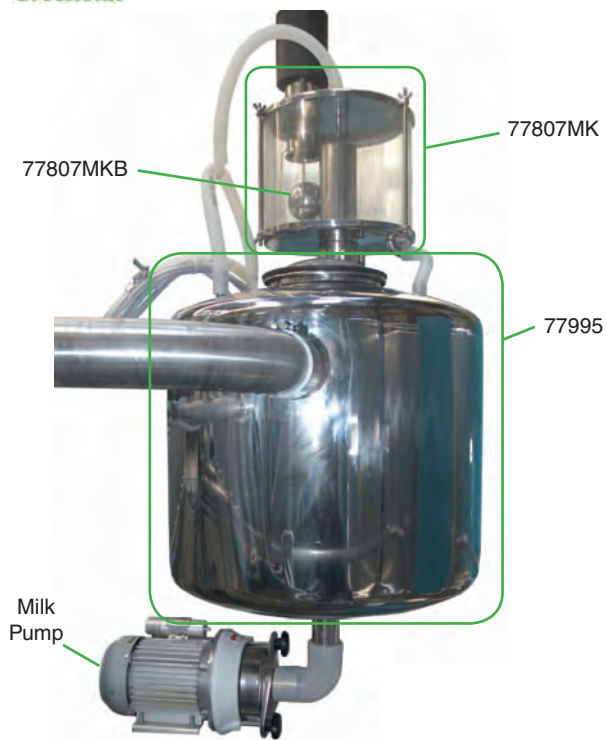

MILK RECEIVER VESSEL VERTICAL

SANITARY TRAP

ST11