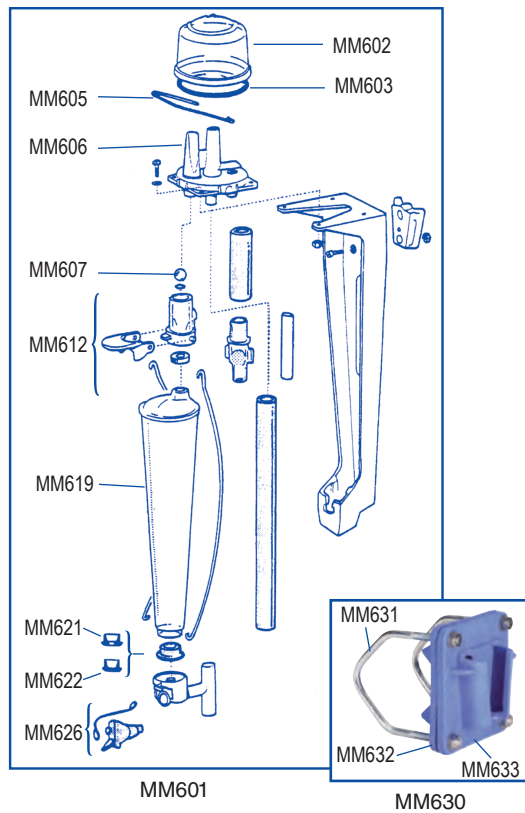

WAIKATO TYPE