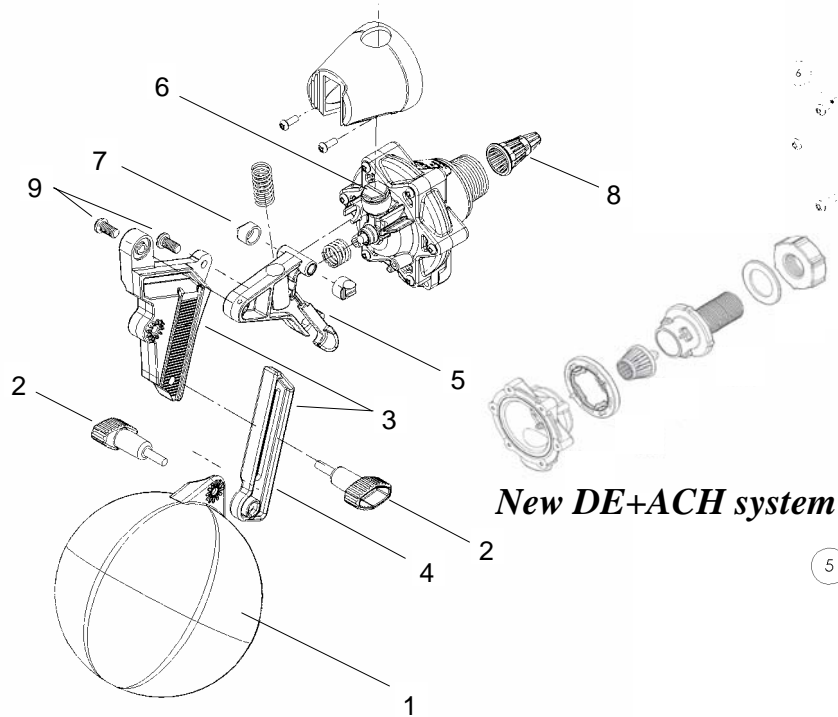

- WF126 TOPAZ TROUGH VALVE C/W NUT TO FIT 15mm (1/2")
- WF121 TOPAZ TROUGH VALVE C/W NUT TO FIT 20mm (3/4")
- WF127 TOPAZ TROUGH VALVE 25mm (1") OUTLET
- WF129 TOPAZ TROUGH VALVE 32mm (1 1/4") OUTLET

The Topaz Trough Valve is ideal for all stock watering requirements for customers on their own water supply.

Allowing full flow the Topaz Trough Valve helps maintain trough water levels throughout the peak demand.

All animals can satisfy their thirst even when competition is high.

Features Include:

- Compact robust construction.
- Constructed from corrosive resistant material.
- Filter for inlet water.
- New DE+ACH quick release system for easy access to seals.
- Positive ON/OFF operation.
- 20mm (3/4") Inlet fitting.
- Ease of installation and service.
- Service tool on valve.
- Pressure rating 5 - 100 PSI (0.3 - 7 BAR).
- Flow rate capable of 115 - 135 ltr/min (25/30 gal/min) depending on supply pressure.
- 20 - 60mm water level differential.
- Wing bolt for easy float adjustment.
- Valve isolation lock-off switch.
- Recommended for use on water troughs, not header tanks.

Topaz Trough Valve

ITEM NO.	PART DESCRIPTION	DS CODE
1	Standard Round Float	WF146
2	Wing Bolt	WF153
3	Sliding Extension Arm Complete	WF154
4	Sliding Arm	WF155
5	Actuator Arm	WF156
6	Frost Protection Cap	WF157
7	Pivot Bearings (Pair)	WF158
8	Cone Filter	WF160A
9	M5 Screw	WF176

Topaz Valve Body

ITEM NO.	PART DISCRIPTION	DS CODE
1	Valve Base 20mm	WF151A
2	Diaphragm Assembly	*
4	Frost Protection Cap	WF157
7	Filter 20mm	WF160A

Topaz Valve Cap Assembly

** All of these parts are included in the Service Kit. WF150*