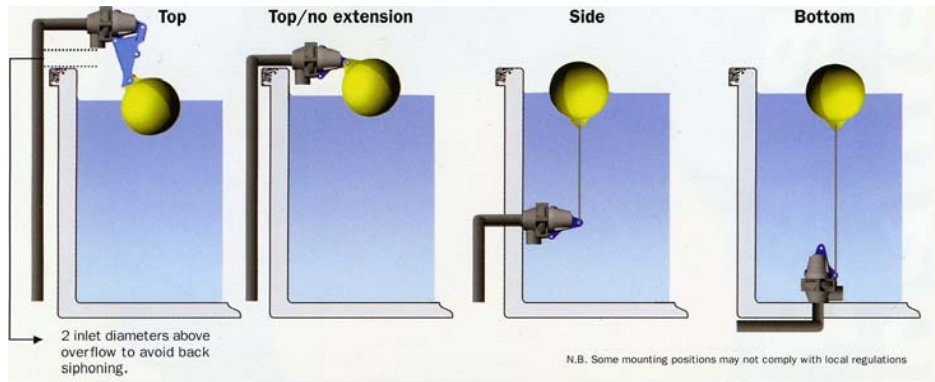

- WF126 TOPAZ TROUGH VALVE C/W NUT TO FIT 15mm (1/2")
- WF121 TOPAZ TROUGH VALVE C/W NUT TO FIT 20mm (3/4")
- WF127 TOPAZ TROUGH VALVE 25mm (1") OUTLET
- WF129 TOPAZ TROUGH VALVE 32mm (1 1/4") OUTLET

The Topaz Trough Valve is ideal for all stock watering requirements for customers on their own water supply.

Allowing full flow the Topaz Trough Valve helps maintain trough water levels throughout the peak demand.

All animals can satisfy their thirst even when competition is high.

Features Include:

- Compact robust construction.
- Constructed from corrosive resistant material.
- Filter for inlet water.
- New DE+ACH quick release system for easy access to seals.
- Positive ON/OFF operation.
- 20mm (3/4") Inlet fitting.
- Ease of installation and service.
- Service tool on valve.
- Pressure rating 5 - 100 PSI (0.3 - 7 BAR).
- Flow rate capable of 115 - 135 ltr/min (25/30 gal/min) depending on supply pressure.
- 20 - 60mm water level differential.
- Wing bolt for easy float adjustment.
- Valve isolation lock-off switch.
- Recommended for use on water troughs, not header tanks.