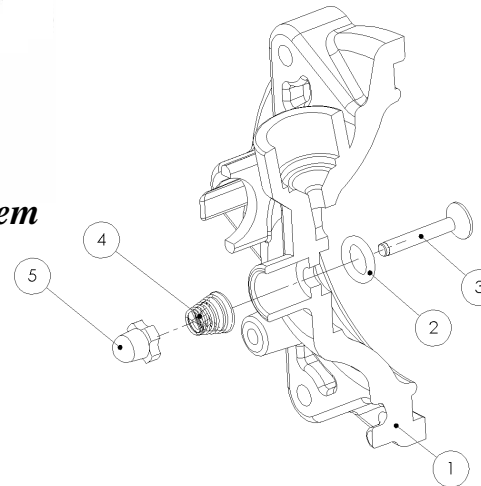

Allowing full flow the Topaz Trough Valve helps maintain trough water levels throughout the peak demand.

All animals can satisfy their thirst even when competition is high.

Features Include:

- Compact robust construction.
- Constructed from corrosive resistant material.
- Filter for inlet water.
- New DE+ACH quick release system for easy access to seals.
- Positive ON/OFF operation.
- 20mm (3/4") Inlet fitting.
- Ease of installation and service.
- Service tool on valve.
- Pressure rating 5 - 100 PSI (0.3 - 7 BAR).
- Flow rate capable of 115 - 135 ltr/min (25/30 gal/min) depending on supply pressure.
- 20 - 60mm water level differential.
- Wing bolt for easy float adjustment.
- Valve isolation lock-off switch.
- Recommended for use on water troughs, not header tanks.

Topaz Trough Valve

ITEM NO.	PART DESCRIPTION	DS CODE
1	Standard Round Float	WF146
2	Wing Bolt	WF153
3	Sliding Extension Arm Complete	WF154
4	Sliding Arm	WF155
5	Actuator Arm	WF156
6	Frost Protection Cap	WF157
7	Pivot Bearings (Pair)	WF158
8	Cone Filter	WF160A
9	M5 Screw	WF176

Topaz Valve Body

ITEM NO.	PART DISCRIPTION	DS CODE
1	Valve Base 20mm	WF151A
2	Diaphragm Assembly	*
4	Frost Protection Cap	WF157
7	Filter 20mm	WF160A

Topaz Valve Cap Assembly

** All of these parts are included in the Service Kit. WF150*

ITEM NO.	PART DISCRIPTION	DS CODE
1	Valve Cap	WF152
2	Start Valve O-Ring	*
3	Start Valve Stem	*
4	Start Valve Spring	*
5	Start Valve Cap	*

Topaz Clamp and Cover

Ideal for quick or temporary installations, providing tough and durable protection to both Topaz and fittings.