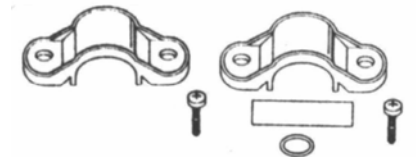

Vari-flo Cluster Washers

CW060 Cluster Washer. 45mm Rubber Cups. Suits 40mm S/S
CW061 Cluster Washer. 45mm Rubber Cups. Suits 50mm S/S

- Simple to install. Easy to use, simply push teat cups into rubber cups
- Fitted with rubber cups to protect and extend the life of your liners.
- Manufactured from impact resistant modern plastics for optimum hygiene and durability
- Inverted operation ensures minimal invasion from external dirt during cluster washing
- Variable flow control up to 8 litres per minute.
- Wash flow rate can be individually calibrated by adjusting the central screw insuring a well balanced wash system.
- Suitable for use on all types of installation with overhead wash lines.
- For use on 40 mm or 50mm wash lines.

CW062 BASE PLATE & DOUBLE SADDLE PK Fits 40mm S/S
CW063 BASE PLATE & DOUBLE SADDLE PK Fits 50mm S/S
CW064 No.4 45mm CUP RUBBER
CW065 HOLDING PLUG FOR RUBBER CUP
CW066 JETTER NOZZLE 'O' RING