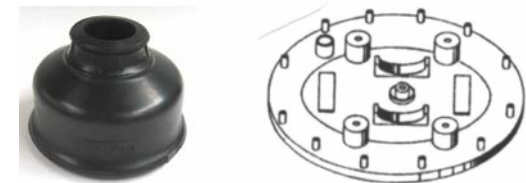

Vari-flo Cluster Washers

CW060 Cluster Washer. 45mm Rubber Cups. Suits 40mm S/S
CW061 Cluster Washer. 45mm Rubber Cups. Suits 50mm S/S

- Simple to install. Easy to use, simply push teat cups into rubber cups
- Fitted with rubber cups to protect and extend the life of your liners.
- Manufactured from impact resistant modern plastics for optimum hygiene and durability
- Inverted operation ensures minimal invasion from external dirt during cluster washing
- Variable flow control up to 8 litres per minute.
- Wash flow rate can be individually calibrated by adjusting the central screw insuring a well balanced wash system.
- Suitable for use on all types of installation with overhead wash lines.
- For use on 40 mm or 50mm wash lines.

CW062 BASE PLATE & DOUBLE SADDLE PK Fits 40mm S/S
CW063 BASE PLATE & DOUBLE SADDLE PK Fits 50mm S/S
CW064 No.4 45mm CUP RUBBER
CW065 HOLDING PLUG FOR RUBBER CUP
CW066 JETTER NOZZLE 'O' RING