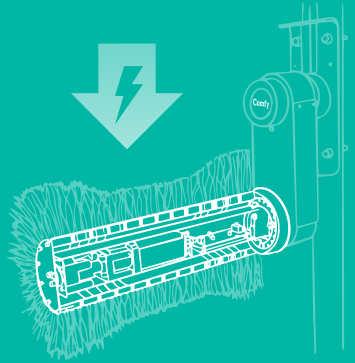

The Comfy Cow has a compact design and, thanks to the flow start system always starts in the correct direction of rotation, regardless of where the animal comes from. The Comfy Cow can turn either left or right, which prevents the bristles from standing in one direction. This ensures that the brush lasts longer.

CBA49A Comfy Cow Rotating Cattle Brush

Available from Dairy Spares stockists
t: 01948 667676
www.dairyspares.co.uk

LOW ENERGY CONSUMPTION

Due to our efficient 24V, 3 phase motor, Comfy brushes have a low energy consumption.

⚡ No load operation
0.04kWh

⚡ Normal load
0.12kWh

⚡ Maximum load
0.3kWh

SAFE

Thanks to our overload protection system, the tail automatically detaches from the brush by rotating in the opposite direction.