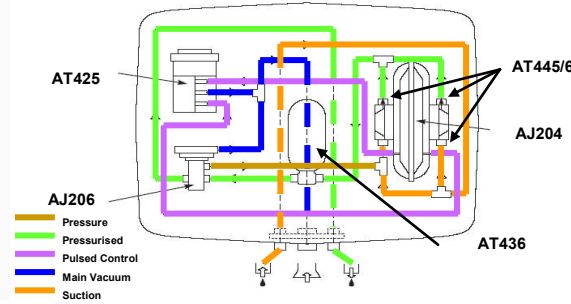

AT400 Classic Teat Sprayer

AJ150 Jetstream Teat Sprayer

AP100 PeraSpray Cluster Disinfection

AD400 EasiDipper Teat Dipper

AMBIC Power Unit Recognition and Relevant Service Parts

Purpose	Power Unit	Power Unit Description	Colour	Diaphragm Pump	Diaphragm Pump Recognition	Pump head Diaphragms	Non Return Valves	Directional Valve Kit	Relief Valve	Relief Valve Service	Chlorine Dioxide or Lactic Acid	Peracetic Acid	Iodophor
Teat Spraying	AT401	Classic Power Unit	Blue Casing	AT426	Red or Black NRV's Pump Diameter ≈ 18cm Red or Black Pump Heads	AT456 x 2	Inlet AT445 Outlet AT446	AT448	AJ206	AJ219 AJ216(Blk/Red)	x	x	✓
	AJ201	Jetstream Power Unit	Blue or Yellow Lid	AJ204	Red or Black NRV's Pump Diameter ≈ 20cm Red or Black Pump Heads	AT456 x 2	Inlet AT445 Outlet AT446	AT448	AJ206	AJ219 AJ216(Blk/Red)	x	x	✓
	AJ201-V	Jetstream Viton Power Unit	Blue or Yellow Lid	AJ204V	Grey NRV's Pump Diameter ≈ 20cm Red or Black Pump Heads	AT456V x 2	Inlet AT445-V Outlet AT446-V	AT448	AJ206V	AJ219V AJ216V(Grey)	✓	x	✓
Cluster Disinfection	AP101	Peraspray Power Unit	Orange Lid	AP004	Grey or Orange NRV's Pump Diameter ≈ 20cm Green or Orange Heads	AT456 x 2	Inlet AT445-P Outlet AT446-P	AT448	AJ206	AJ219 AJ216 (ORAN)	x	✓	✓
Teat Dipping	AD401	EasiDipper Power Unit	Blue or Yellow Lid	AD401	Red or Black NRV's Pump Diameter ≈ 20cm Red or Black Pump Heads	AT456 x 2	Inlet AT445 Outlet AT446	AT448	AJ206	AJ219 AJ216(Blk/Red) AJ416 (Green)	x	x	✓
	AD401V	EasiDipper Viton Power Unit	Blue or Yellow Lid	AD401V	Grey NRV's Pump Diameter ≈ 20cm Red or Black Pump Heads	AT456V x 2	Inlet AT445-V Outlet AT446-V	AT448	AJ206V	AJ219V AJ216V(Grey) AJ416V (Blue)	✓	x	✓

AT456 (V) Small Pump Head Diaphragm (Viton)

AT446 Outlet Valve

AT445 Inlet Valve

AT450 Bottle Holder

AT413 Vac Adaptor

AT447 Air Bleed

AT448 Directional Valve Service Kit

AT446 Inlet Manifold