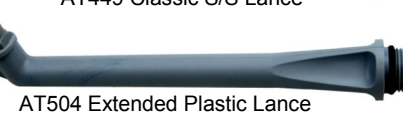

Teat Sprayer Parts recognition and coding

Old and New Colours where applicable