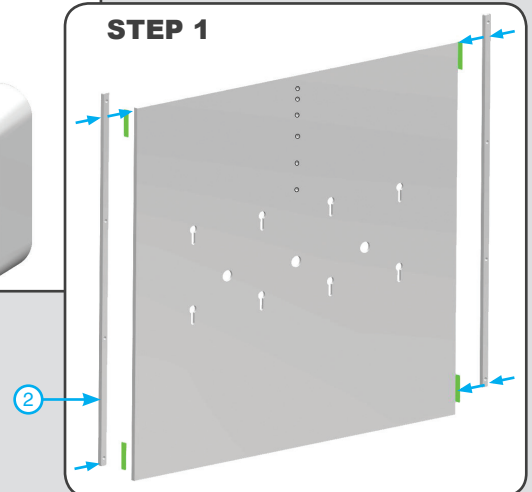

### PARTS LIST

| Item | Description                         | Quantity |
|------|-------------------------------------|----------|
| 1    | Main Plate                          | 1        |
| 2    | Side Strip Part A (thin)            | 2        |
| 3    | Side Strip Part B (thick)           | 2        |
| 4    | Feeder Separator                    | 4        |
| 5    | Nut M6 G304 SS                      | 9        |
| 6    | Milk Bar Lamb Colostrum Teat (MB06) | 3        |
| 7    | Milk Bar Lamb Teat (MB15)           | 3        |
| 8    | Screw Set Hex M6x30 G 304 SS        | 6        |
| 9    | Screw Set Hex M6x40 G 304 SS        | 9        |
| 10   | Washer M6x12mm                      | 9        |
| 11   | Double Sided Tape 5cm               | 4        |

### STEP 1

# TEAT SEPARATOR

for Kids and Lambs