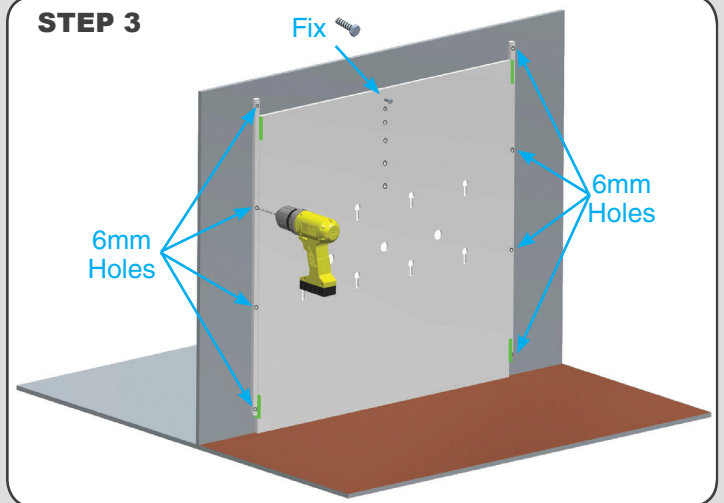

INSTALLATION GUIDE

PARTS LIST

Item	Description	Quantity
1	Main Plate	1
2	Side Strip Part A (thin)	2
3	Side Strip Part B (thick)	2
4	Feeder Separator	4
5	Nut M6 G304 SS	9
6	Milk Bar Lamb Colostrum Teat (MB06)	3
7	Milk Bar Lamb Teat (MB15)	3
8	Screw Set Hex M6x30 G 304 SS	6
9	Screw Set Hex M6x40 G 304 SS	9
10	Washer M6x12mm	9
11	Double Sided Tape 5cm	4

STEP 1

STEP 2

STEP 3