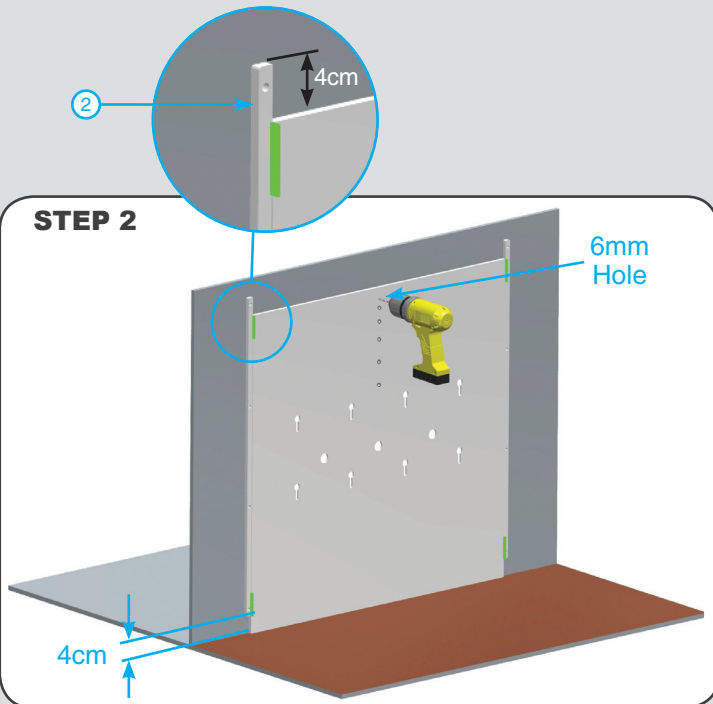

INSTALLATION GUIDE

PARTS LIST

Item	Description	Quantity
1	Main Plate	1
2	Side Strip Part A (thin)	2
3	Side Strip Part B (thick)	2
4	Feeder Separator	4
5	Nut M6 G304 SS	9
6	Milk Bar Lamb Colostrum Teat (MB06)	3
7	Milk Bar Lamb Teat (MB15)	3
8	Screw Set Hex M6x30 G 304 SS	6
9	Screw Set Hex M6x40 G 304 SS	9
10	Washer M6x12mm	9
11	Double Sided Tape 5cm	4

STEP 1

STEP 2

STEP 3