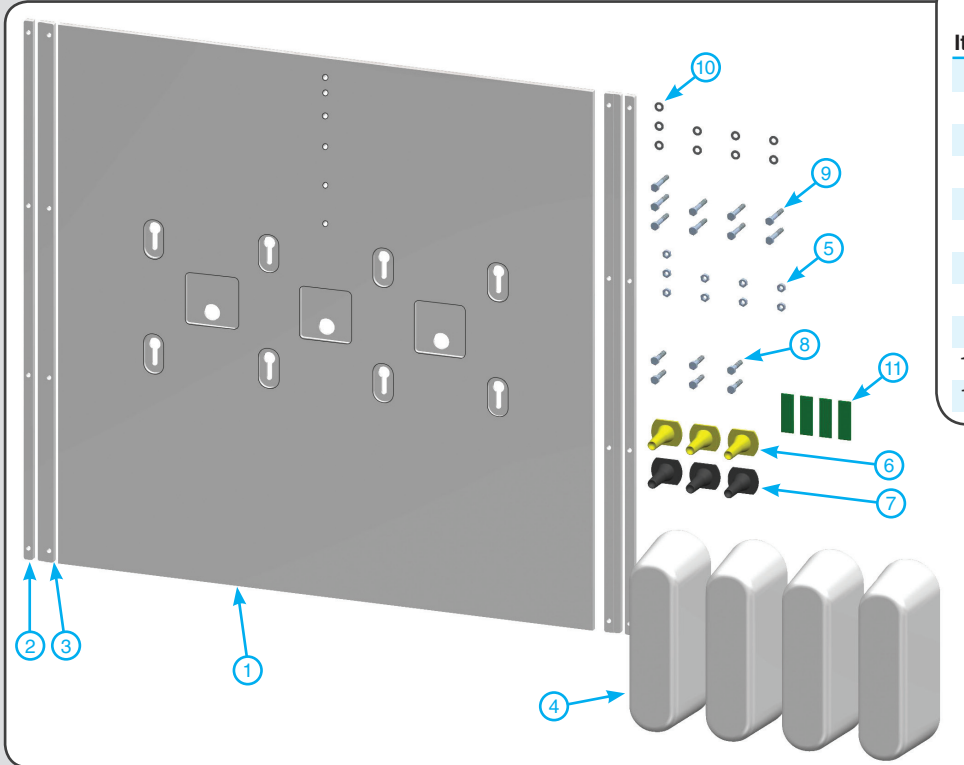

## INSTALLATION GUIDE

MB63A

### PARTS LIST

| Item | Description                         | Quantity |
|------|-------------------------------------|----------|
| 1    | Main Plate                          | 1        |
| 2    | Side Strip Part A (thin)            | 2        |
| 3    | Side Strip Part B (thick)           | 2        |
| 4    | Feeder Separator                    | 4        |
| 5    | Nut M6 G304 SS                      | 9        |
| 6    | Milk Bar Lamb Colostrum Teat (MB06) | 3        |
| 7    | Milk Bar Lamb Teat (MB15)           | 3        |
| 8    | Screw Set Hex M6x30 G 304 SS        | 6        |
| 9    | Screw Set Hex M6x40 G 304 SS        | 9        |
| 10   | Washer M6x12mm                      | 9        |
| 11   | Double Sided Tape 5cm               | 4        |

### STEP 1

# TEAT SEPARATOR

for Kids and Lambs